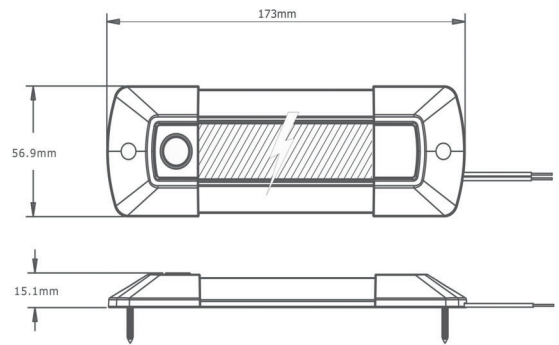

# VSWD-INT173

## Interior Light

**R10**

Part Number	Description
VSWD-INT173	INTERIOR LIGHT 173MM 22LED
VSWD-INT173-02	INTERIOR LIGHT 173MM 22LED WITH SWITCH
VSWD-INT173-03	INTERIOR LIGHT 173MM 22LED WITH PIR

<b>Lumens</b>	308	<b>Approvals</b>	ECE R10
<b>Voltage</b>	10-30v	<b>IP Rating</b>	IP67
<b>LEDs</b>	22 LEDs	<b>Colour Temp</b>	5700-6500K
<b>Mounting</b>	Surface Mount	<b>Additional Features</b>	Wires Only, Touch Switch with Dimming Function, PIR.
<b>Dimensions</b>	173 x 57 x 15mm	<b>Box Qty</b>	40
<b>Housing Material</b>	Aluminium	<b>Lens Material</b>	Polycarbonate