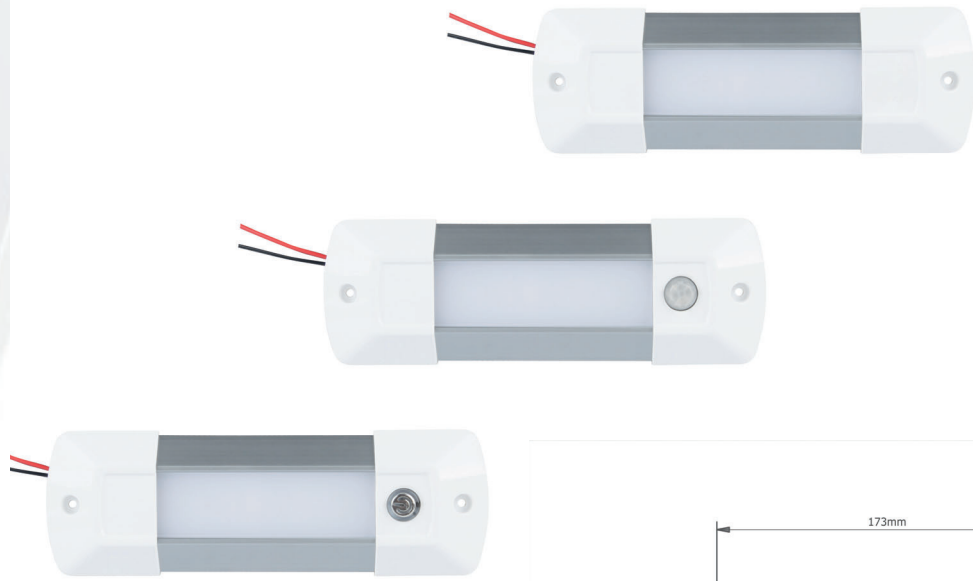

# VSWD-INT173

## Interior Light

**R10**

Part Number	Description
VSWD-INT173	INTERIOR LIGHT 173MM 22LED
VSWD-INT173-02	INTERIOR LIGHT 173MM 22LED WITH SWITCH
VSWD-INT173-03	INTERIOR LIGHT 173MM 22LED WITH PIR

<b>Lumens</b>	308	<b>Approvals</b>	ECE R10
<b>Voltage</b>	10-30v	<b>IP Rating</b>	IP67
<b>LEDs</b>	22 LEDs	<b>Colour Temp</b>	5700-6500K
<b>Mounting</b>	Surface Mount	<b>Additional Features</b>	Wires Only, Touch Switch with Dimming Function, PIR.
<b>Dimensions</b>	173 x 57 x 15mm	<b>Box Qty</b>	40
<b>Housing Material</b>	Aluminium	<b>Lens Material</b>	Polycarbonate